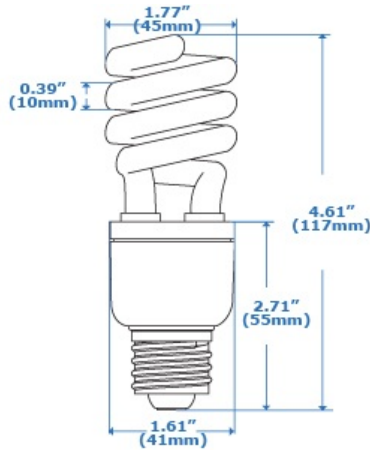

## COMPACT FLUORESCENT LAMP

FE153-13S Spiral

available packaging

download pdf

print this page