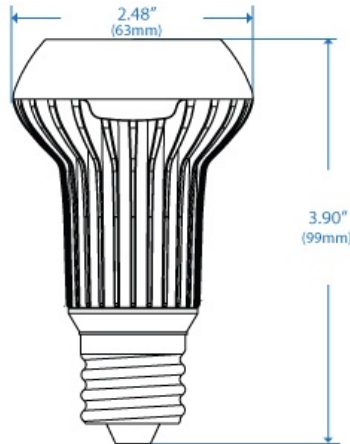

LED Technology
EL06RW25 (R20) Reflector

available packaging

download pdf

print this page

Visual Color Temp.

3000K

Soft White

Bright White

Daylight

Feature

- No UV or IR light radiation
- Light weight housing with excellent heat dissipation for high power operation
- Optimized heat fins with an artistic design
- Current controlled LED integrated driver inside
- Operation temperature:-20°C~50°C
- Long life
- Mercury and lead free construction
- Illumination uniformity
- Replaces the 25W R20 halogen
- Beam angle 25°
- One year warranty in commercial use / Two year warranty in residential use