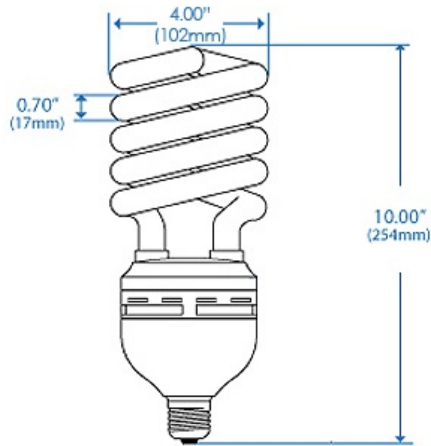

COMPACT FLUORESCENT LAMP

E190-65SN (E26) High Output

available packaging

download pdf

print this page

Visual Color Temp.

Feature

- Long life, lasts 10 times longer than a standard incandescent lamp
- Up to 75% energy savings
- Excellent color rendering and light distribution
- 5000K color temperature
- Lower maintenance and labor costs for lamp replacements
- More compact with the highest lumen efficiency
- Flicker free, instant start
- Replaces the incandescent 250W
- One year warranty in commercial use / Two year warranty in residential use

Applications

- General Lighting

Usages

- Enclosed Outdoor
- Work Area
- Open Indoor

Type	Watts	Incandescent Equivalent	Rated I/P Voltage	Initial Lumens	CRI	MOL	MOD	Base	Average Life
High Output	65W	250W	120V	4000LM	≥80	10.00"	4.00"	E-26	8000HRS