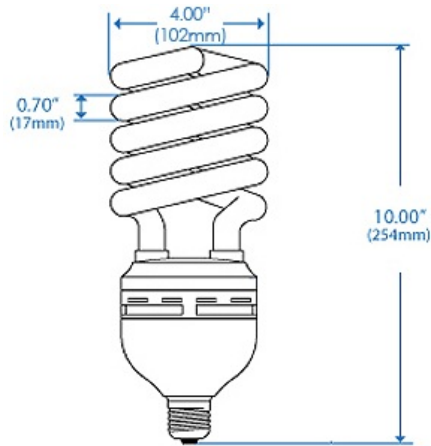

## COMPACT FLUORESCENT LAMP

E190-65SN (E26) High Output

available packaging

download pdf

print this page