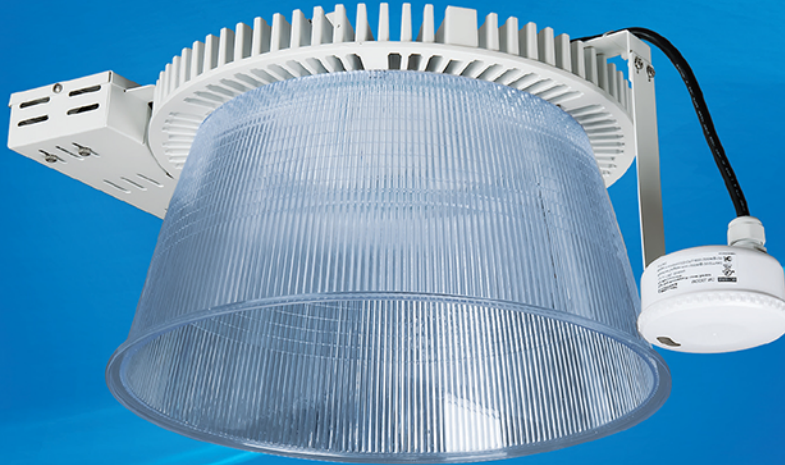

E2HBA Series

Occupancy sensor

Aluminum diffuser option

HIGH BAY - PRO CLASSICAL

The Energetic Classic High Bay light (E2HBA) features brilliant optics and is engineered for lasting value. Designed in the traditional monopoint cable hung style, and offered with acrylic diffuser or optional aluminum shade, mounting heights up to 40' are supported. This full featured family is offered in 5 wattages ranging from 80W to 240W, in an industry leading 140 lumen per watt output. Battery back up, conical lenses, and occupancy sensing options are also available. These higher performances are maintained by placing components to avoid heat build up, and optimize the conduction and convection engineered in. One man Installation is facilitated by the innovative splice open features of the integral hook/wiring compartment design. This series is truly value engineered for both performance and appearance suited for any retail, commercial, or industrial high bay applications.

Features

- Available conical lens cover
- Modern and efficient design
- 0-10v dimming
- Suitable for damp location use
- Easy and secure installation
- Sensor and diffuser options available

Applications