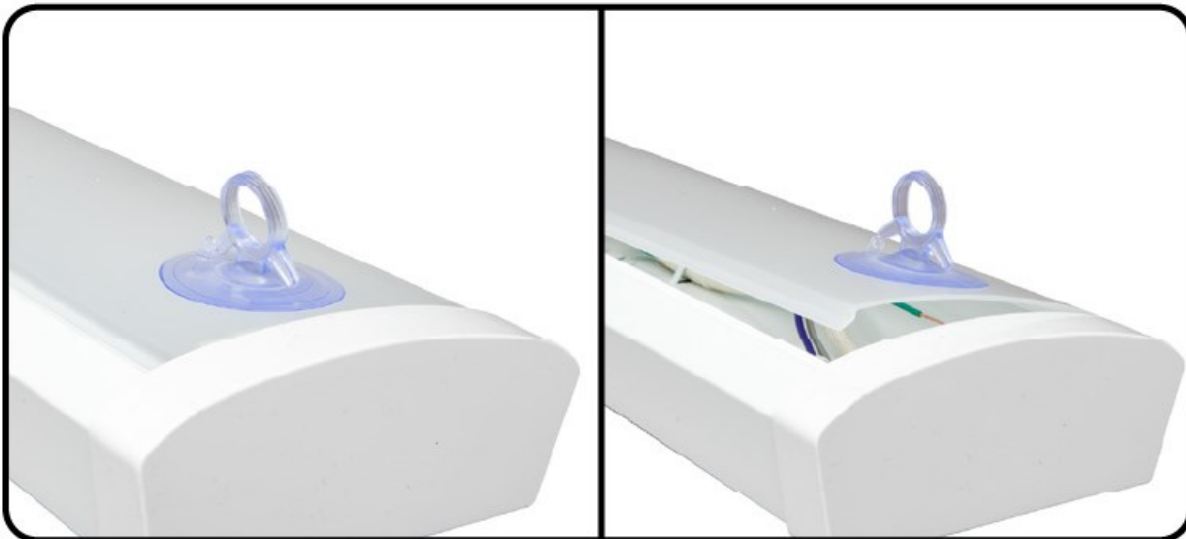

Energetic Lighting's E3WR series of LED surface mount wraps showcase a simple yet elegant fixture form factor while delivering up to 4680 lumens in either a 2-ft or 4-ft length profile, while drawing only 20 and 40 watts of power, respectively. Dimmable with standard 0-10v dc low voltage systems. These versatile lights can be used for general room lighting, or as functional work area lights with an all-white appearance. Installation is quick and simple when mounting into standard ceiling junction boxes where access to interior wiring compartment only involves removing the front diffuser using an included suction cup tool. A simple housing core design uses less material for weight reduction, yet maintaining a durable steel body to retain a rugged overall construction. These versatile wrap light fixtures can be used in just about any type of installation location including, hallways, offices, schools, hospitals, and commercial warehouses.

## Features

- Available in either 3500K, 4000K, 5000K CCT
- Two housing profiles in either 2-ft or 4-ft lengths
- 3 available standard 1/2-inch trade-sized knockouts available on the back of the fixture housing
- Suitable for dry or damp location installations
- Easy wiring compartment access using the supplied suction cup, included in every unit package
- Pass-through single-wall wiring with integrated wire hold-down points provide easy and quick wiring as well as clean wire routing within the interior compartment
- Dimmable with standard 0-10v low voltage DC systems
- Minimum 92% lumen maintenance @ 36,000 hours – L92/36,000 (per IES TM21)
- Minimum projected L70 @ 161,000 hours = maintenance free illumination (per IES TM21)

### Highlights

Easy access into wiring compartment by removing the front diffuser lens using the included suction cup tool.

Integrated metal wire hold-down points keep internal wiring neat and away from LED array