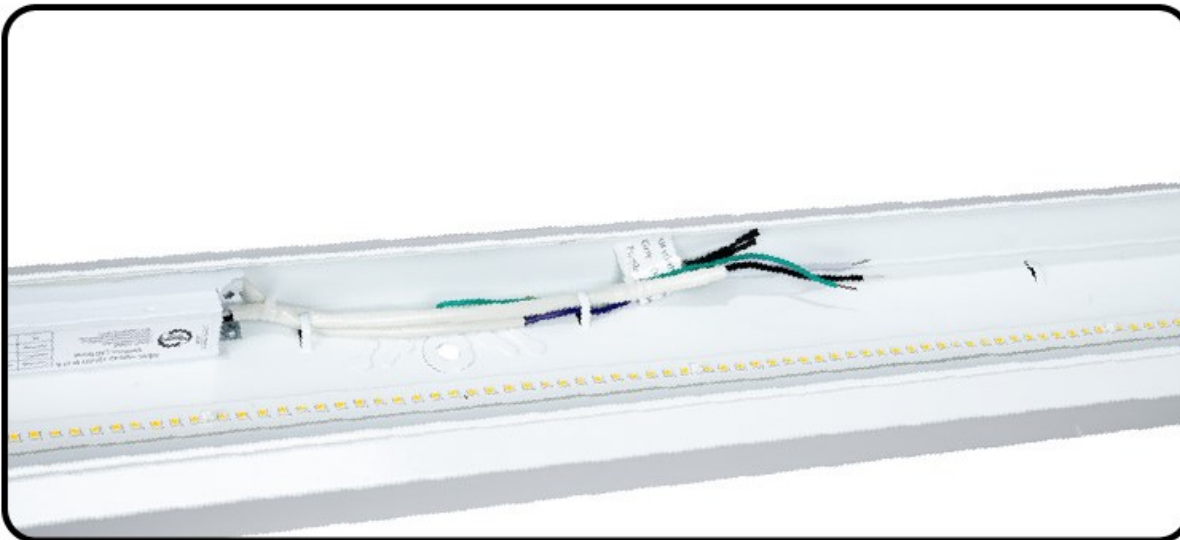

Energetic Lighting's E3WR series of LED surface mount wraps showcase a simple yet elegant fixture form factor while delivering up to 4680 lumens in either a 2-ft or 4-ft length profile, while drawing only 20 and 40 watts of power, respectively. Dimmable with standard 0-10v dc low voltage systems. These versatile lights can be used for general room lighting, or as functional work area lights with an all-white appearance. Installation is quick and simple when mounting into standard ceiling junction boxes where access to interior wiring compartment only involves removing the front diffuser using an included suction cup tool. A simple housing core design uses less material for weight reduction, yet maintaining a durable steel body to retain a rugged overall construction. These versatile wrap light fixtures can be used in just about any type of installation location including, hallways, offices, schools, hospitals, and commercial warehouses.

### Highlights

Easy access into wiring compartment by removing the front diffuser lens using the included suction cup tool.

Integrated metal wire hold-down points keep internal wiring neat and away from LED array

Three 1/2-inch trade-size knockouts are provided on the back plate to accommodate different mounting options

Open interior compartment allows for easy wire routing and quick installation time