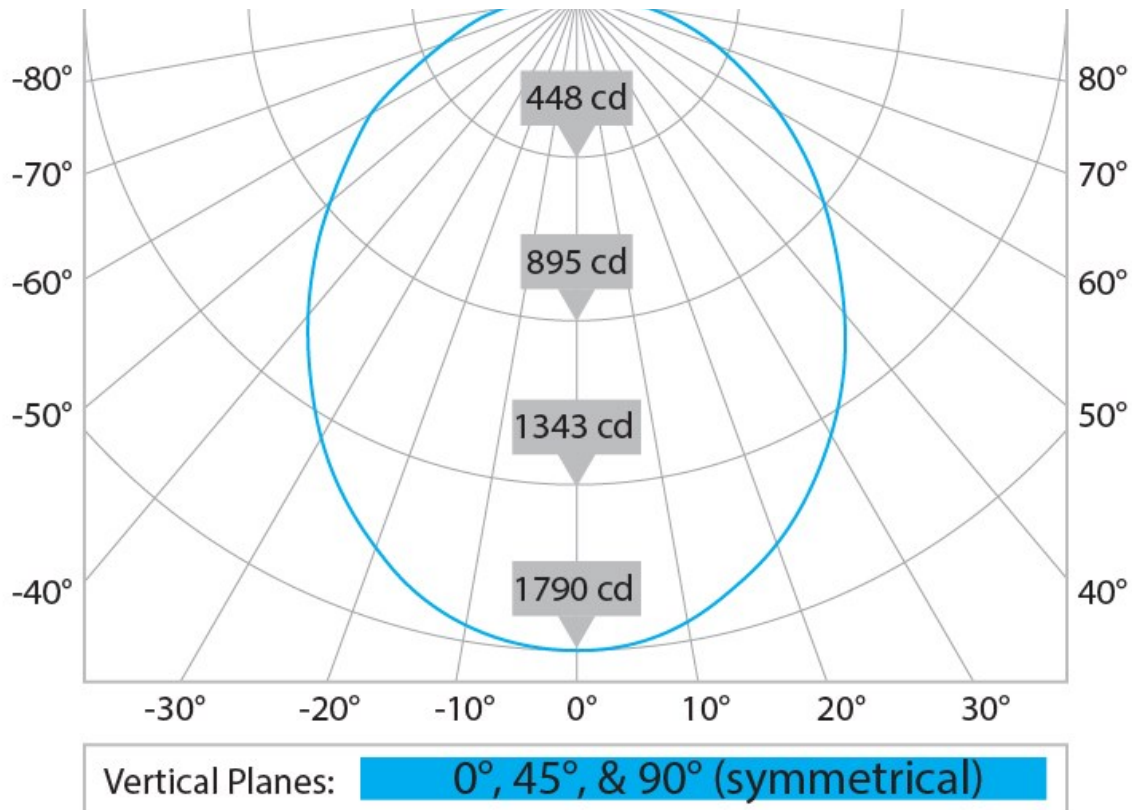

## Specification

Order Number	30122	30123	30124	30125	30126	30127
Model Number	E3WR20D2-835	E3WR20D2-840	E3WR20D2-850	E3WR40D4-835	E3WR40D4-840	E3WR40D4-850
Configuration	2-ft Linear	2-ft Linear	2-ft Linear	4-ft Linear	4-ft Linear	4-ft Linear
Body Color/Finish	White	White	White	White	White	White
Beam Angle	100°	100°	100°	100°	100°	100°
Lumen Output	2280 LM	2300 LM	2320 LM	4600 LM	4640 LM	4680 LM
Luminous Efficacy	114 LM/W	115 LM/W	116 LM/W	115 LM/W	116 LM/W	117 LM/W
Input Power	20 W	20 W	20 W	40 W	40 W	40 W
Input Voltage	120-277 Vac	120-277 Vac	120-277 Vac	120-277 Vac	120-277 Vac	120-277 Vac
Power Factor	0.9	0.9	0.9	0.9	0.9	0.9
THD	0.1	0.1	0.1	0.1	0.1	0.1
Color Temp (CCT)	3500 K	4000 K	5000 K	3500 K	4000 K	5000 K
Color Rend (CRI)	82	82	82	82	82	82
Lifetime Rating	36000 hours	36000 hours	36000 hours	36000 hours	36000 hours	36000 hours
Warranty	10 Years	10 Years	10 Years	10 Years	10 Years	10 Years
Dimmability	0-10v	0-10v	0-10v	0-10v	0-10v	0-10v
Operating Temp	-4 to 122 (°F)	-4 to 122 (°F)	-4 to 122 (°F)	-4 to 122 (°F)	-4 to 122 (°F)	-4 to 122 (°F)
Environment	Damp Location	Damp Location	Damp Location	Damp Location	Damp Location	Damp Location

**Photometric Data**

Note: Polar plots below from 4000K CCT, for other specific CCT plots, refer to specsheet

**E3WR20D2-840**

Vertical Planes: 0°, 45°, & 90° (symmetrical)

**E3WR40D4-840**