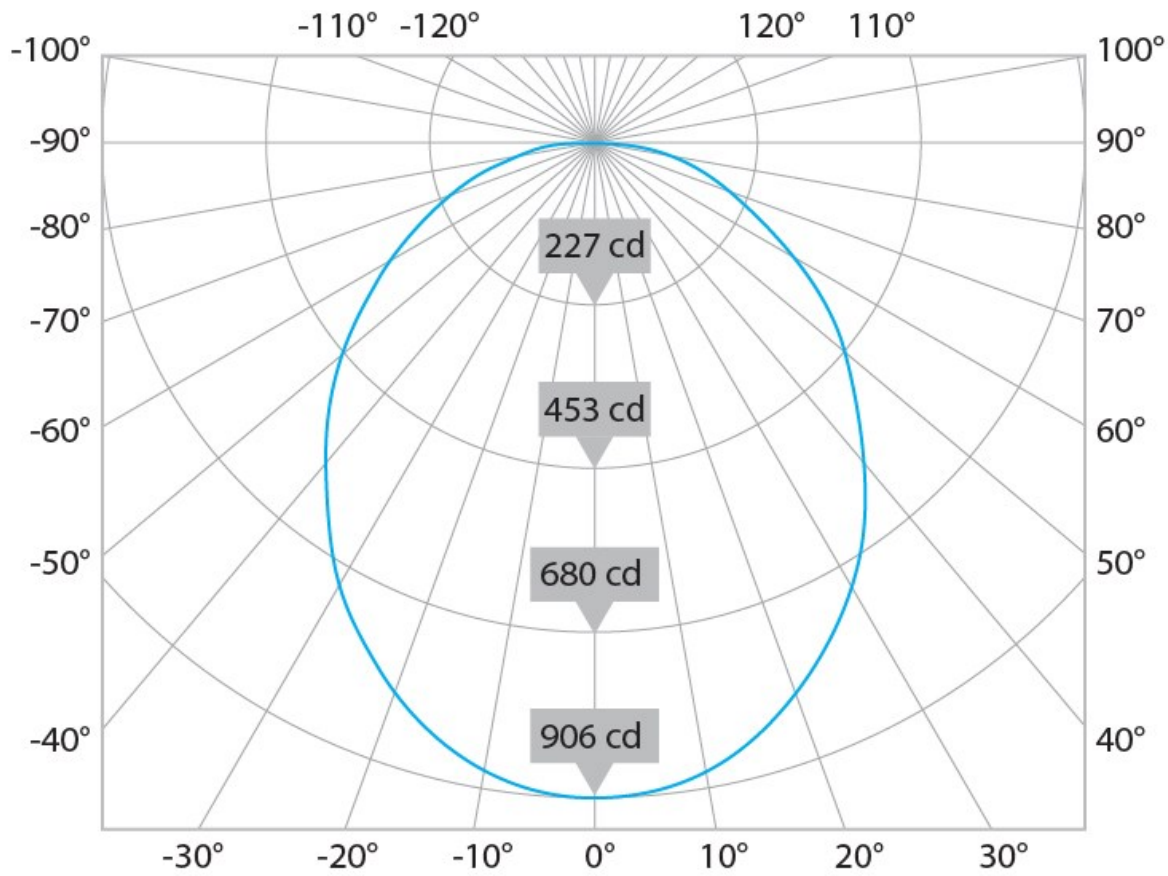

## Specification

Order Number	30122	30123	30124	30125	30126	30127
Model Number	E3WR20D2-835	E3WR20D2-840	E3WR20D2-850	E3WR40D4-835	E3WR40D4-840	E3WR40D4-850
Configuration	2-ft Linear	2-ft Linear	2-ft Linear	4-ft Linear	4-ft Linear	4-ft Linear
Body Color/Finish	White	White	White	White	White	White
Beam Angle	100°	100°	100°	100°	100°	100°
Lumen Output	2280 LM	2300 LM	2320 LM	4600 LM	4640 LM	4680 LM
Luminous Efficacy	114 LM/W	115 LM/W	116 LM/W	115 LM/W	116 LM/W	117 LM/W
Input Power	20 W	20 W	20 W	40 W	40 W	40 W
Input Voltage	120-277 Vac	120-277 Vac	120-277 Vac	120-277 Vac	120-277 Vac	120-277 Vac
Power Factor	0.9	0.9	0.9	0.9	0.9	0.9
THD	0.1	0.1	0.1	0.1	0.1	0.1
Color Temp (CCT)	3500 K	4000 K	5000 K	3500 K	4000 K	5000 K
Color Rend (CRI)	82	82	82	82	82	82
Lifetime Rating	36000 hours	36000 hours	36000 hours	36000 hours	36000 hours	36000 hours
Warranty	10 Years	10 Years	10 Years	10 Years	10 Years	10 Years
Dimmability	0-10v	0-10v	0-10v	0-10v	0-10v	0-10v
Operating Temp	-4 to 122 (°F)	-4 to 122 (°F)	-4 to 122 (°F)	-4 to 122 (°F)	-4 to 122 (°F)	-4 to 122 (°F)
Environment	Damp Location	Damp Location	Damp Location	Damp Location	Damp Location	Damp Location

**Photometric Data**

Note: Polar plots below from 4000K CCT, for other specific CCT plots, refer to specsheet

**E3WR20D2-840**

Vertical Planes: 0°, 45°, & 90° (symmetrical)

**E3WR40D4-840**