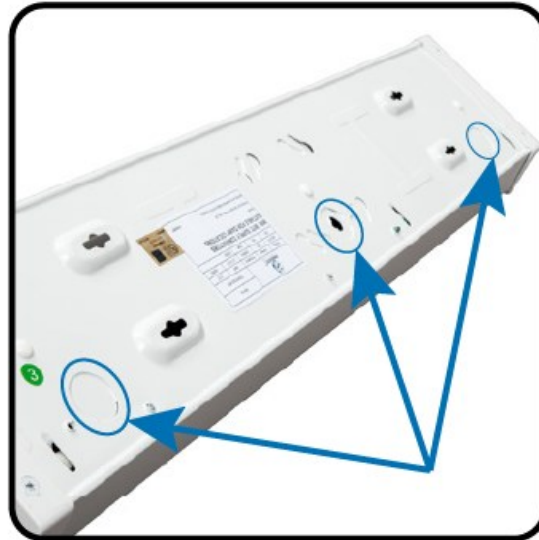

Energetic Lighting's E3WR series of LED surface mount wraps showcase a simple yet elegant fixture form factor while delivering up to 4680 lumens in either a 2-ft or 4-ft length profile, while drawing only 20 and 40 watts of power, respectively. Dimmable with standard 0-10v dc low voltage systems. These versatile lights can be used for general room lighting, or as functional work area lights with an all-white appearance. Installation is quick and simple when mounting into standard ceiling junction boxes where access to interior wiring compartment only involves removing the front diffuser using an included suction cup tool. A simple housing core design uses less material for weight reduction, yet maintaining a durable steel body to retain a rugged overall construction. These versatile wrap light fixtures can be used in just about any type of installation location including, hallways, offices, schools, hospitals, and commercial warehouses.

### Highlights

Easy access into wiring compartment by removing the front diffuser lens using the included suction cup tool.

Integrated metal wire hold-down points keep internal wiring neat and away from LED array

Three 1/2-inch trade-size knockouts are provided on the back plate to accommodate different mounting options

Open interior compartment allows for easy wire routing and quick installation time