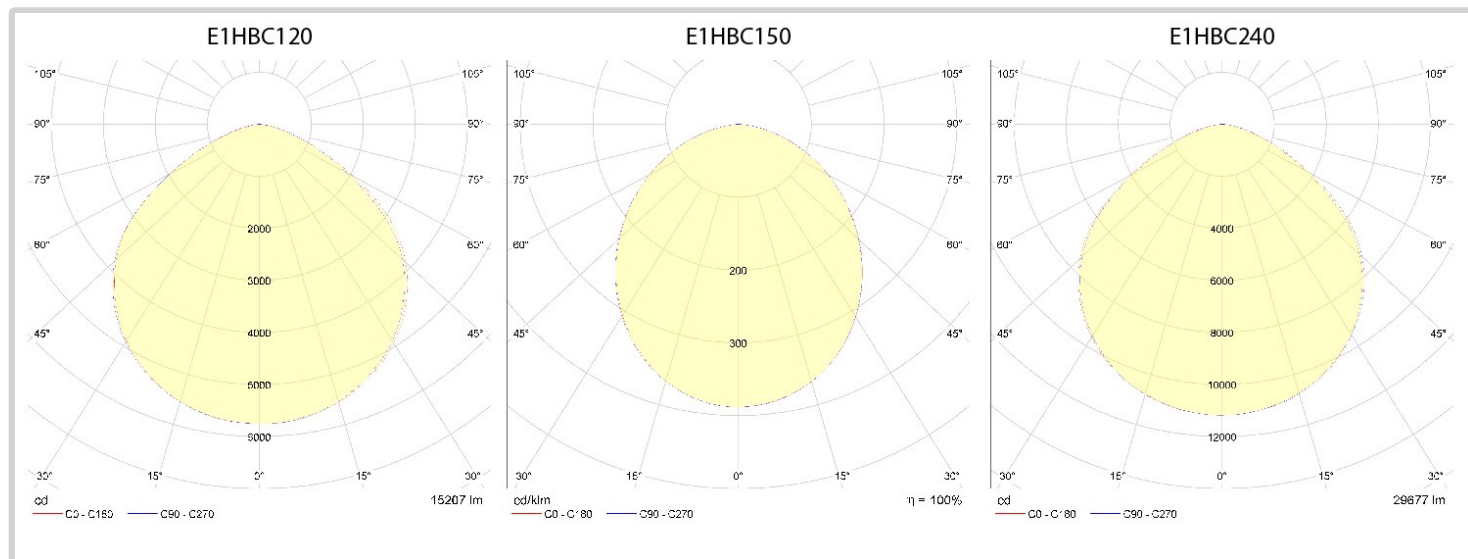

- Commercial locations
- Warehouse
- Overhead task lighting
- General lighting

Specification

Order Number	80022	80020	80021
Model Number	E1HBC240-750	E1HBC120-750	E1HBC150-750
Body Color/Finish			
Beam Angle	120°	120°	120°
Lumen Output	30294 LM	15625 LM	17663 LM
Luminous Efficacy	128 LM/W	123 LM/W	113 LM/W
Input Power	237 W	127 W	157 W
Input Voltage	120-277 Vac	120-277 Vac	120-277 Vac
Power Factor	0.95	0.96	0.95
THD	0.1	0.08	0.11
Color Temp (CCT)	5000 K	5000 K	5000 K
Color Rend (CRI)	72	72	73
Lifetime Rating	50000 hours	50000 hours	50000 hours
Warranty	5 Years	5 Years	5 Years
Dimmability	0-10v	0-10v	0-10v
Operating Temp	-40 to 104 (°F)	-40 to 104 (°F)	-40 to 104 (°F)
Environment	Wet Location	Wet Location	Wet Location
DLC	DLC Standard	DLC Standard	DLC Standard
Safety Cert	UL	UL	UL
Weight	17 LBS	11 LBS	11 LBS
Dimensions	17.0"(D) x 7.5"(H)	13.2"(D) x 7.5"(H)	13.2"(D) x 7.5"(H)

Photometric Data

Dimensions and Packaging Info

Model Number	E1HBC240-750	E1HBC120-750	E1HBC150-750
Item UPC	8 4594000633 6	8 4594000631 2	8 4594000632 9
Case UPC	10 8 4594000633 3	10 8 4594000631 9	10 8 4594000632 6
Master Carton UPC			
Item(s) per pack	1 fixture per package	1 fixture per package	1 fixture per package
packs per case			
Case per Master			
Item weight	19 lbs	14 lbs	14 lbs
Case weight			
Master Weight			
Item pack dimensions	19"(L)x 19"(W) X 19"(H)	17"(L)x 17"(W) X 10"(H)	17"(L)x 17"(W) X 10"(H)
Case dimensions			
Master dimensions			