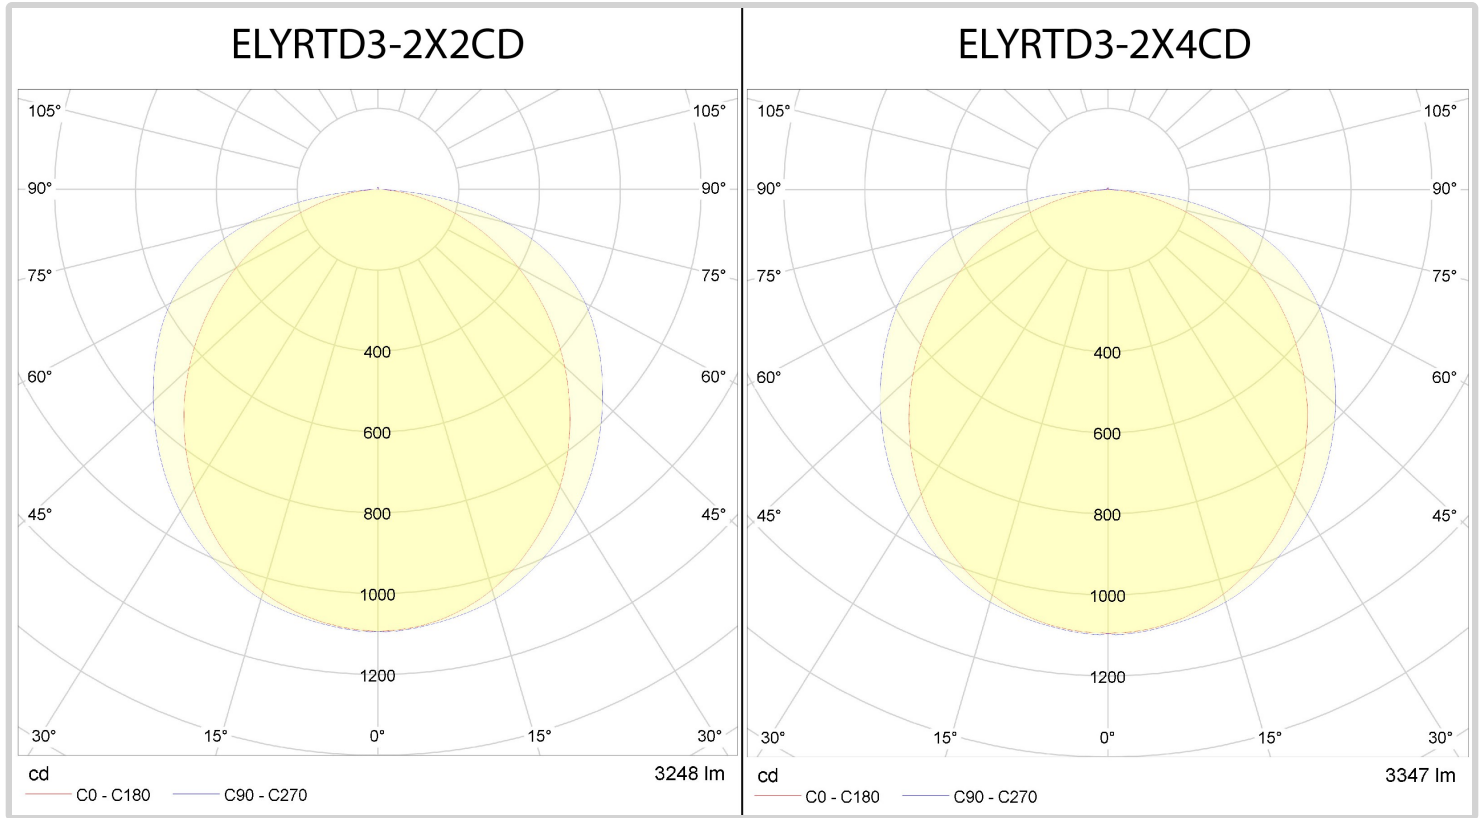

Specification

Order Number	60022	60024	60023	60025
Model Number	ELYRTD3-2X2CD	ELYRTD3-2X4CD	ELYRTD3E-2X2CD	ELYRTD3E-2X4CD
Configuration	2x2	2x4	2x2 with EM	2x4 with EM
Body Color/Finish	White	White	White	White
Beam Angle	110°	110°	110°	110°
Lumen Output	3200 LM	3300 LM	3125 LM	3225 LM
Luminous Efficacy	128 LM/W	132 LM/W	125 LM/W	129 LM/W
Input Power	25 W	25 W	25 W	25 W
Input Voltage	120-277 Vac	120-277 Vac	120-277 Vac	120-277 Vac
Power Factor	0.99	0.99	0.99	0.99
THD	0.1	0.1	0.1	0.1
Color Temp (CCT)	4000 K	4000 K	4000 K	4000 K
Color Rend (CRI)	82	82	82	82
Lifetime Rating	50000 hours	50000 hours	50000 hours	50000 hours
Warranty	5 Years	5 Years	5 Years	5 Years
Dimmability	0-10v	0-10v	0-10v	0-10v
Operating Temp	14 to 122 (°F)	14 to 122 (°F)	14 to 122 (°F)	14 to 122 (°F)
Environment	Damp Location	Damp Location	Damp Location	Damp Location
DLC	DLC Premium	DLC Premium	DLC Premium	DLC Premium
Safety Cert	UL	UL	UL	UL
Weight	7 LBS	13 LBS	7 LBS	13 LBS
Dimensions	23.9"x23.9"x3.1"	47.9"x23.9"x3.1"	23.9"x23.9"x3.1"	47.9"x23.9"x3.1"

Photometric Data

Dimensions and Packaging Info

Model Number	ELYRTD3-2X2CD	ELYRTD3-2X4CD	ELYRTD3E-2X2CD	ELYRTD3E-2X4CD
Item UPC	8 4594000696 1	8 4594000698 5	8 4594000697 8	8 4594000695 4
Case UPC	10 8 4594000696 8	10 8 4594000698 2	10 8 4594000697 5	10 8 4594000695 1
Master Carton UPC	20 8 4594000696 5	20 8 4594000698 9	20 8 4594000697 2	20 8 4594000695 8
Item(s) per pack	1	1	1	1 fixture per package
packs per case				
Case per Master				
Item weight	10.5 lbs	17.5 lbs	12 lbs	19 lbs
Case weight				
Master Weight				
Item pack dimensions	24.5"(w) x 24.8"(l) x 3.4"(h)	48.5"(w) x 25"(l) x 3.4"(h)	24.5"(w) x 24.8"(l) x 3.4"(h)	49"(L) x 25"(W) x 4" (H)
Case dimensions				
Master dimensions				