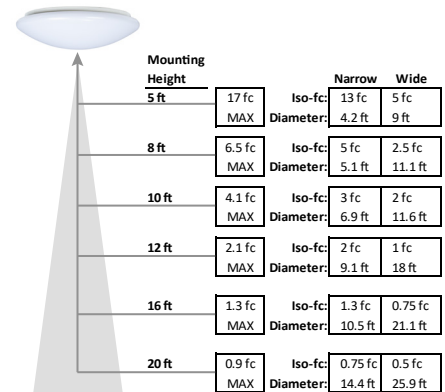

Isofootcandle Sampling