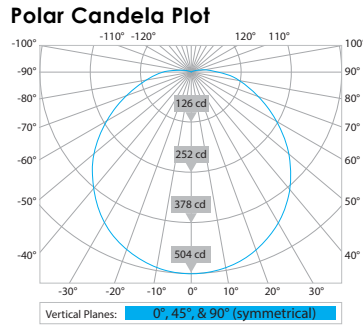

STOCK ORDERING INFORMATION

13-inch Profile

Catalog Logic	Order #	Lumens	Wattage	LPW	Color Temperature	CRI	Voltage	Dimming	Certifications	Pallet Qty
E4FMR1522D-93050	40045	1100, 1300, 1600 LM	15W, 18W, 22W Select	72.7	3000K, 4000K, 5000K Select	95	120	Triac dimmable	ETL, Energy Star	162

PHOTOMETRIC DATA

Cat Logic: E4FMR1522D-93050*
Test Report: E4FMR1522D-93050(3000K).ies
CCT: set at 3000K
Lamp Type: LED
Lumens: 1766 LM
Input Watts: 21.7 W (set at 22W)
Efficacy: 81 LM/W
Spacing Criteria: [0° : 1.30] [90° : 1.30]